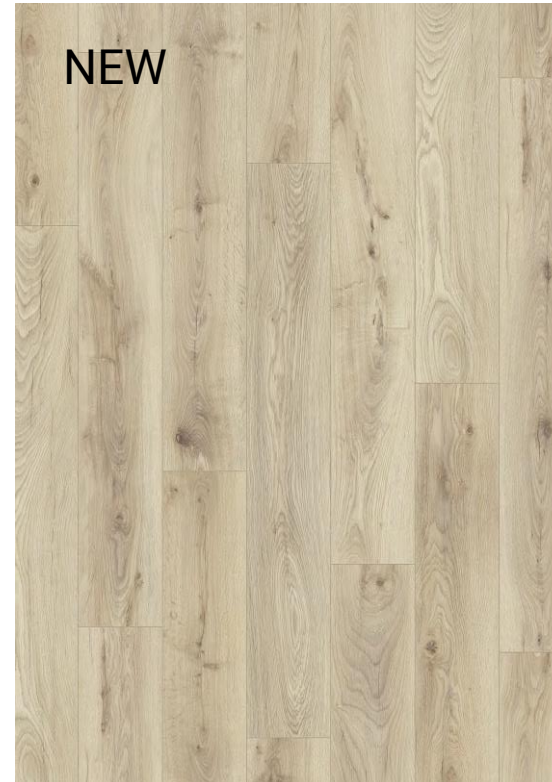

## Atlantic 8

AC4, Class 32 | Size: 1285 x 192 x 8 mm | Texture: Historic Oak (HO)

K451 Silverdale Oak HO

K452 Ashland Oak HO

K453 Biscotti Oak HO

K450 Firebrand Oak HO